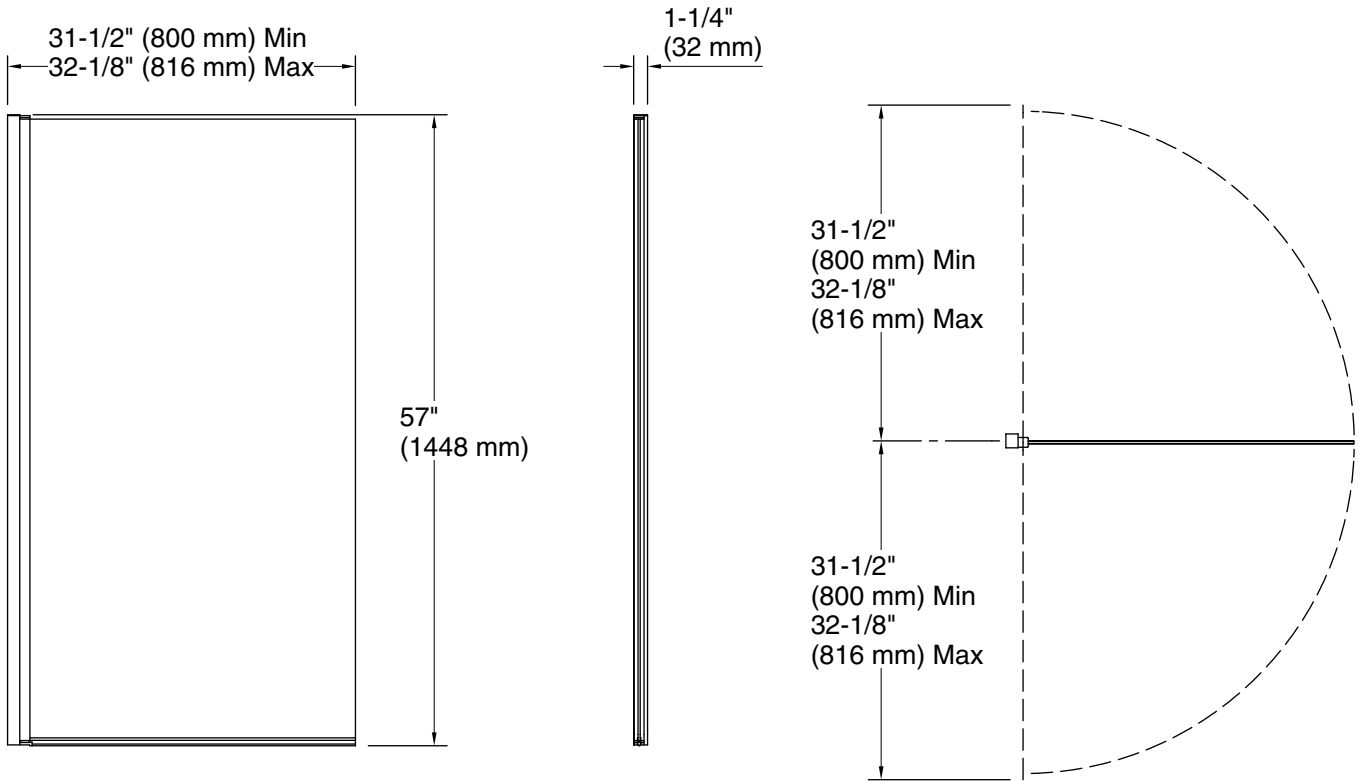

Material

- Frameless, 1/4" (6 mm) thick Crystal Clear tempered glass.

Technology

- Swings in or out for easy access and cleaning.
- Seal provides excellent water containment.
- Square minimalist-style wall jamb.

Installation

- Bath screen.
- Out-of-plumb adjustability simplifies installation.
- 5/8" (16 mm) width adjustability on wall jamb.
- Not for use in hospitality.
- For residential use only.

Recommended Products/Accessories

Technical Information

All product dimensions are nominal.

Installation type:	For bath installation
Opening Width - Min:	31-1/2" (800 mm)
Opening Width - Max:	32-1/8" (816 mm)
Base-To-Wall Radius - Max:	1/2" (13 mm)
Glass thickness:	1/4" (6 mm)
Glass coating:	CleanCoat®